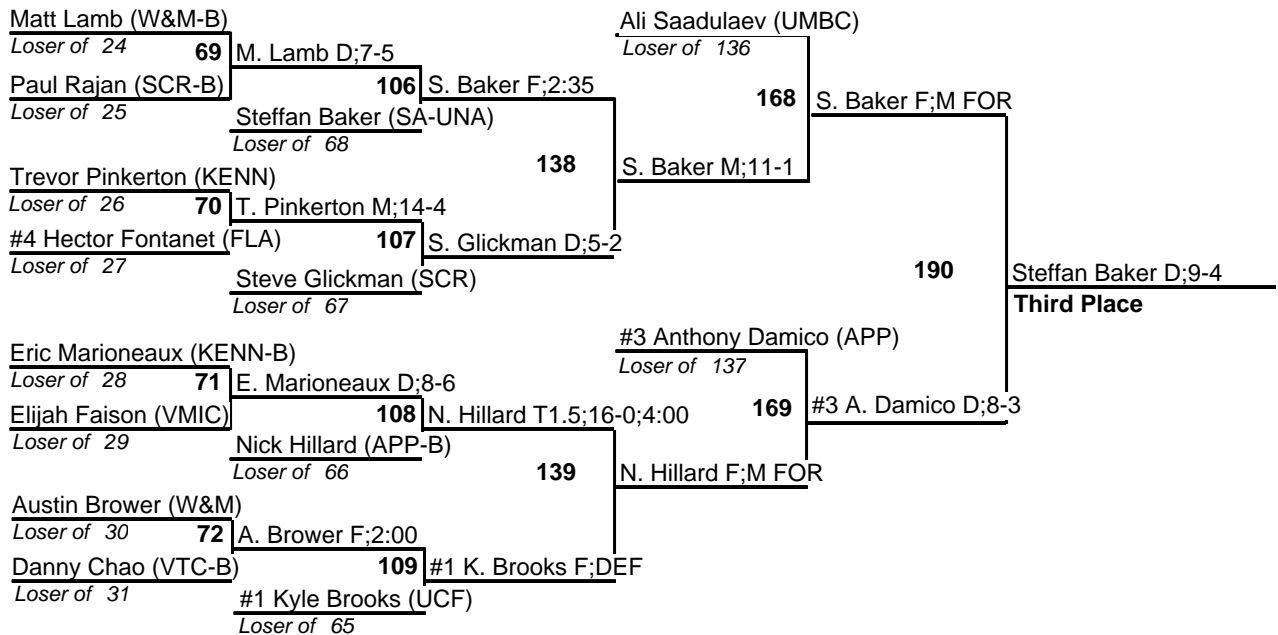

2011 Builder Invitational

125

2011 Builder Invitational

133

2011 Builder Invitational

141

2011 Builder Invitational

149

2011 Builder Invitational

157

2011 Builder Invitational

165

2011 Builder Invitational

2011 Builder Invitational

#1 Willie Crawford (APP)

2011 Builder Invitational