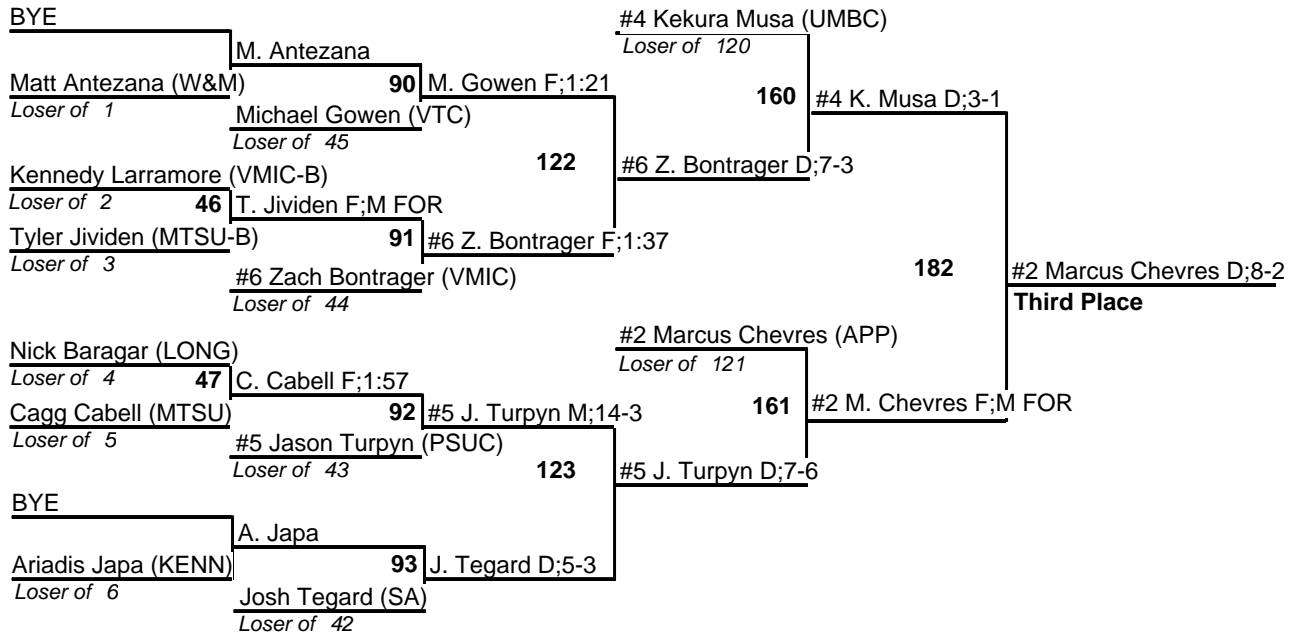

2011 Builder Invitational

133