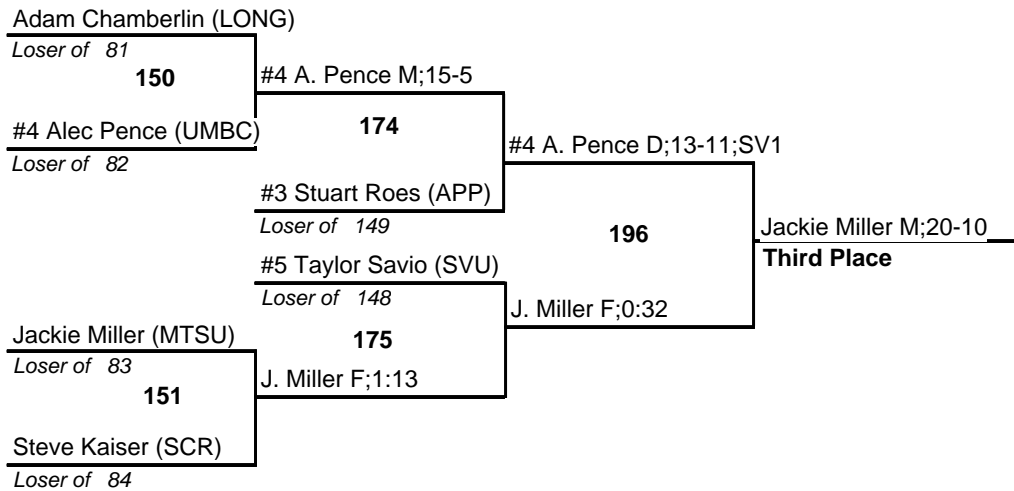

2011 Builder Invitational

197