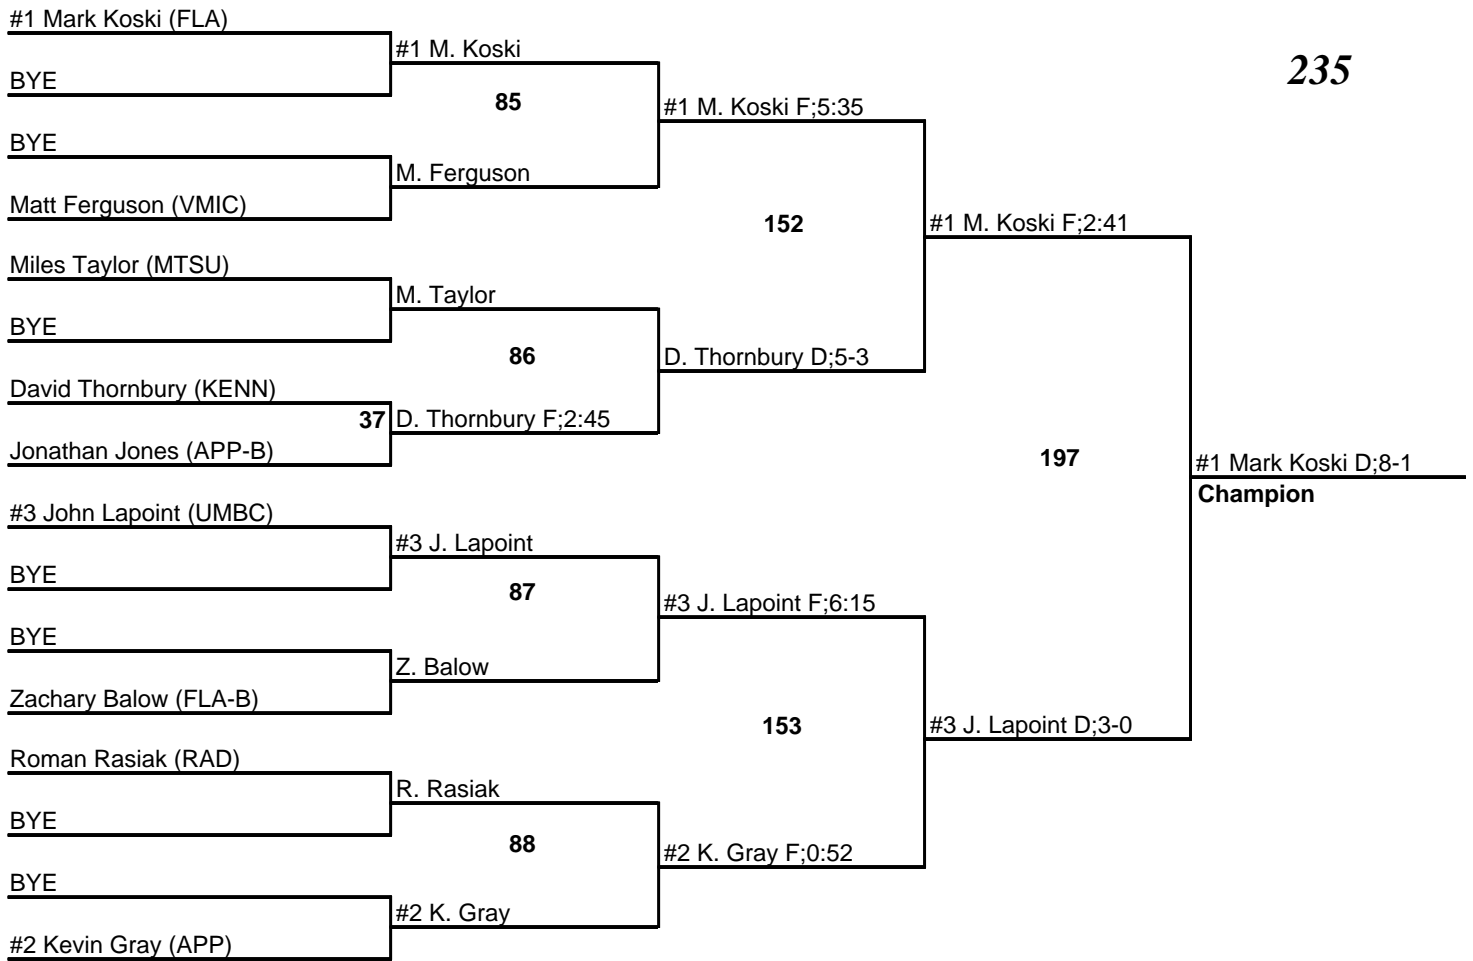

2011 Builder Invitational

235