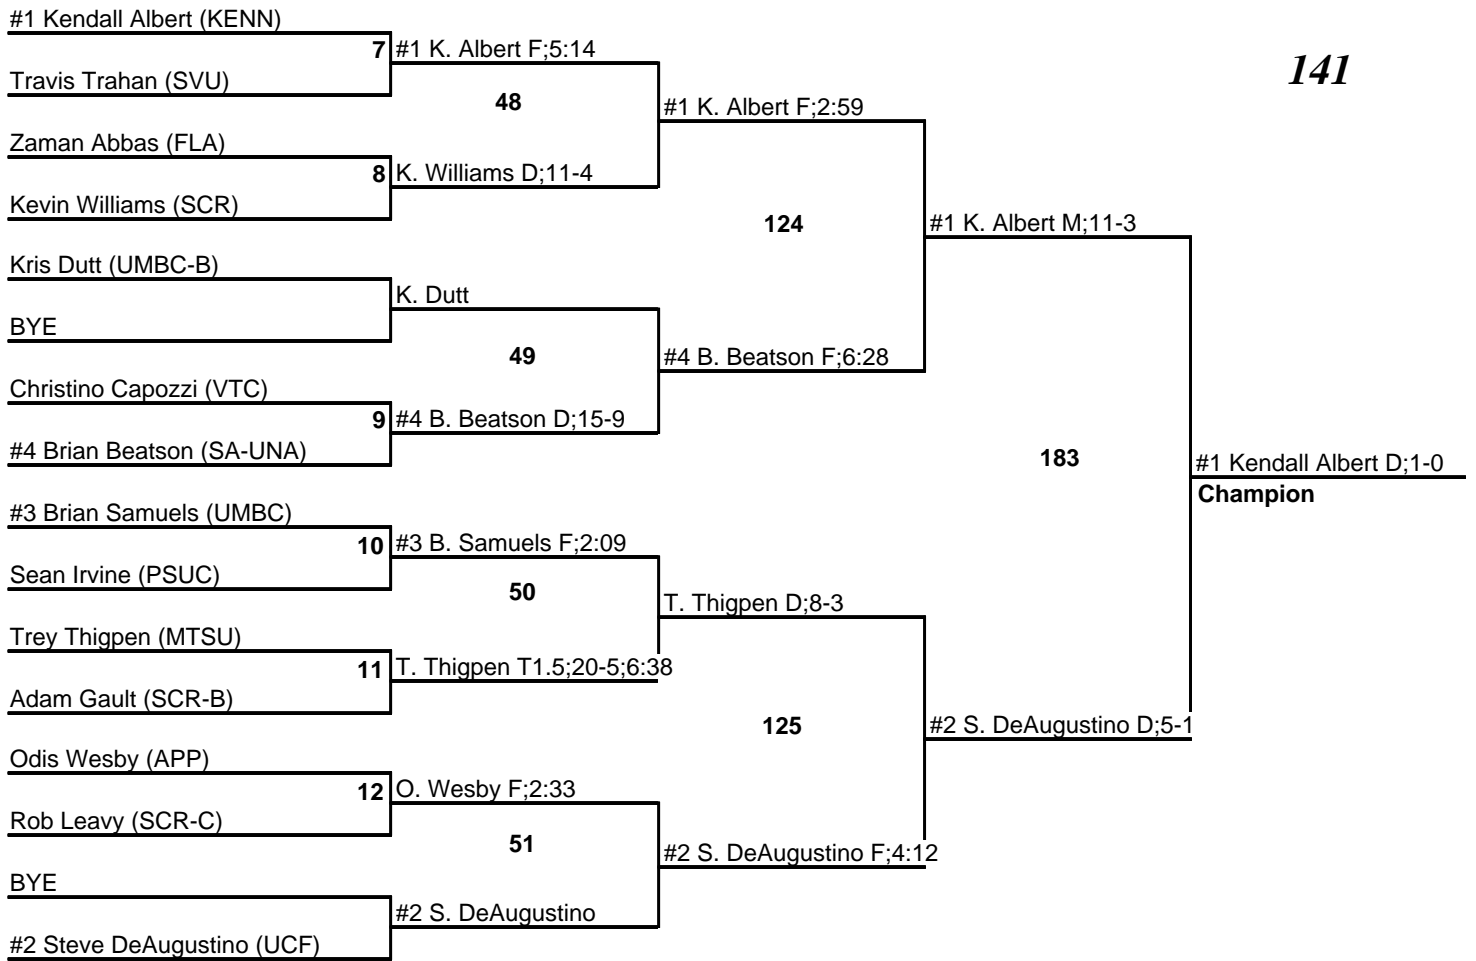

2011 Builder Invitational

141