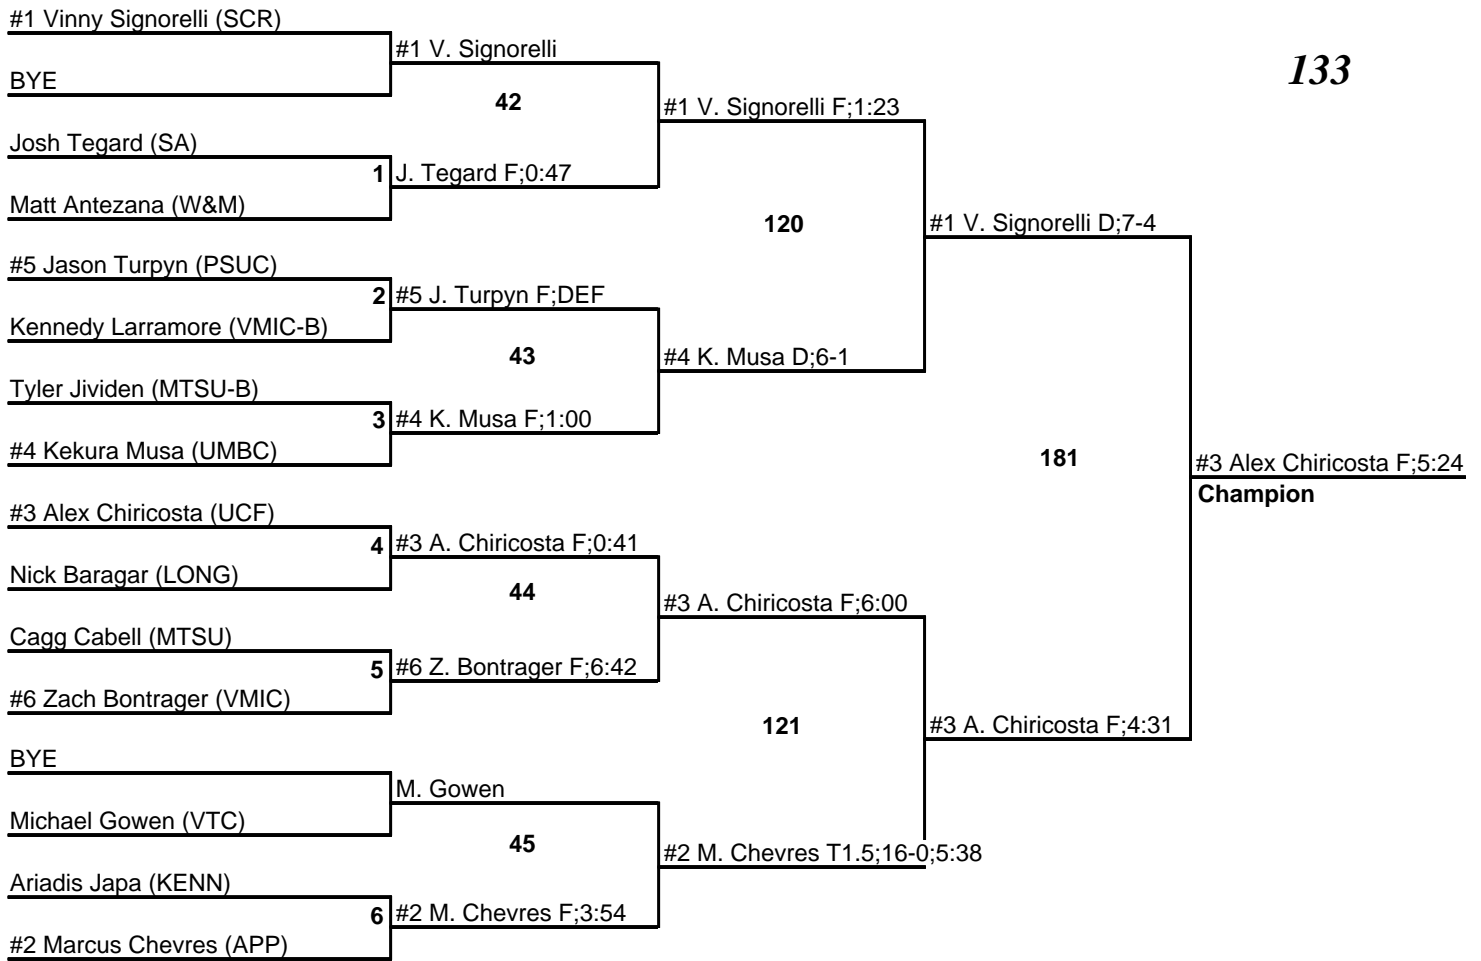

2011 Builder Invitational

133