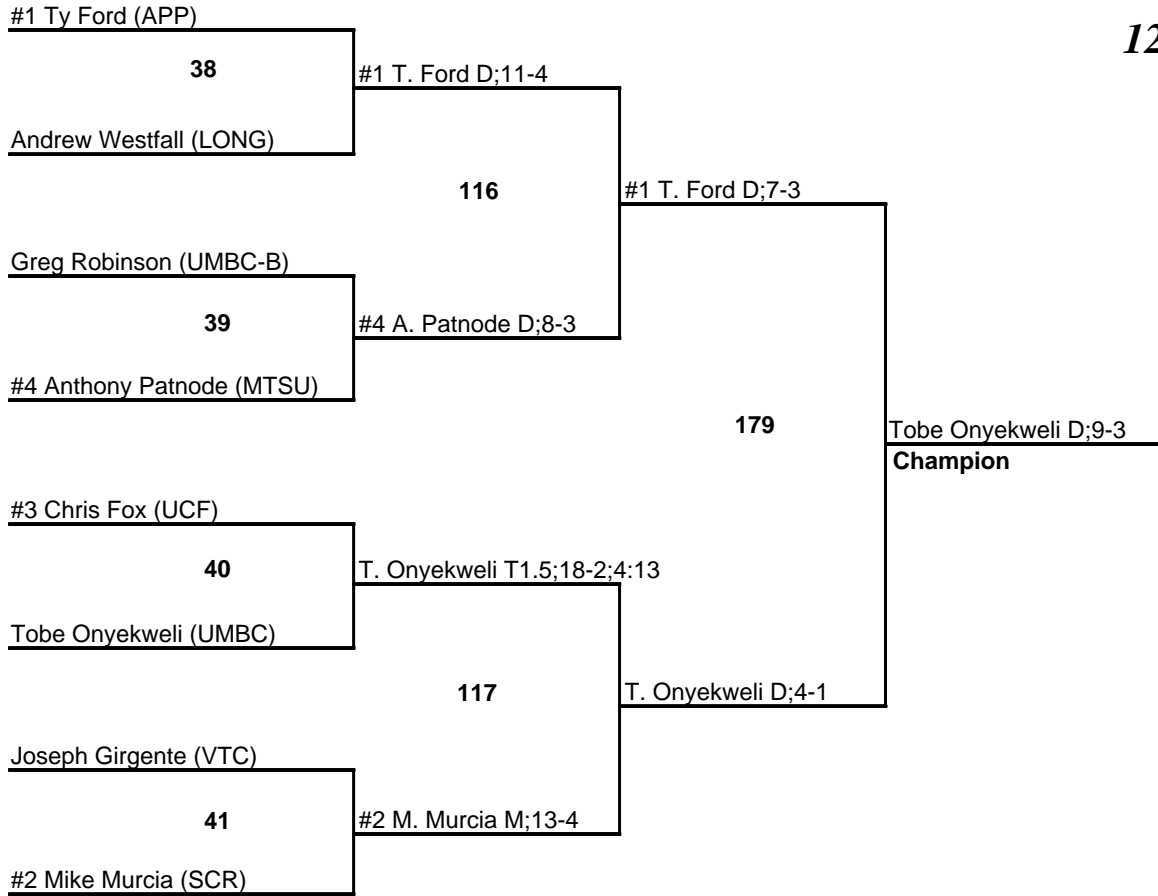

2011 Builder Invitational

Team Standings

Plc	Score	School	CH	CO	1	2	3	4
1	121.0	APP	0	0	4	1	2	2
2	79.5	UCF	0	0	2	3	0	0
	79.5	UMBC	0	0	1	2	2	2
4	50.0	SCR	0	0	0	2	1	2
5	39.5	VMIC	0	0	0	1	2	0
6	34.0	KENN	0	0	1	0	0	1
7	27.5	MTSU	0	0	0	0	1	2
8	22.0	PSUC	0	0	0	1	0	0
9	21.0	VTC	0	0	1	0	0	0
10	20.5	APP-B	0	0	0	1	0	0
11	18.5	FLA	0	0	1	0	0	0
	18.5	SA-UNA	0	0	0	0	1	0
13	16.5	UCF-B	0	0	0	0	1	1
14	15.0	FGCU	0	0	1	0	0	0
15	14.0	RAD	0	0	0	0	1	0
16	12.0	LONG	0	0	0	0	0	0
17	11.0	VMIC-C	0	0	0	0	0	1
18	6.5	W&M	0	0	0	0	0	0
19	3.5	SA	0	0	0	0	0	0
	3.5	SVU	0	0	0	0	0	0
	3.5	VMIC-B	0	0	0	0	0	0
22	3.0	UMBC-B	0	0	0	0	0	0
23	2.5	MTSU-B	0	0	0	0	0	0
24	1.0	PSUC-B	0	0	0	0	0	0
25	0.5	KENN-B	0	0	0	0	0	0
	0.5	W&M-B	0	0	0	0	0	0
27	0.0	FLA-B	0	0	0	0	0	0
	0.0	RAD-B	0	0	0	0	0	0
	0.0	SCR-B	0	0	0	0	0	0
	0.0	SCR-C	0	0	0	0	0	0
	0.0	VTC-B	0	0	0	0	0	0

2011 Builder Invitational

125