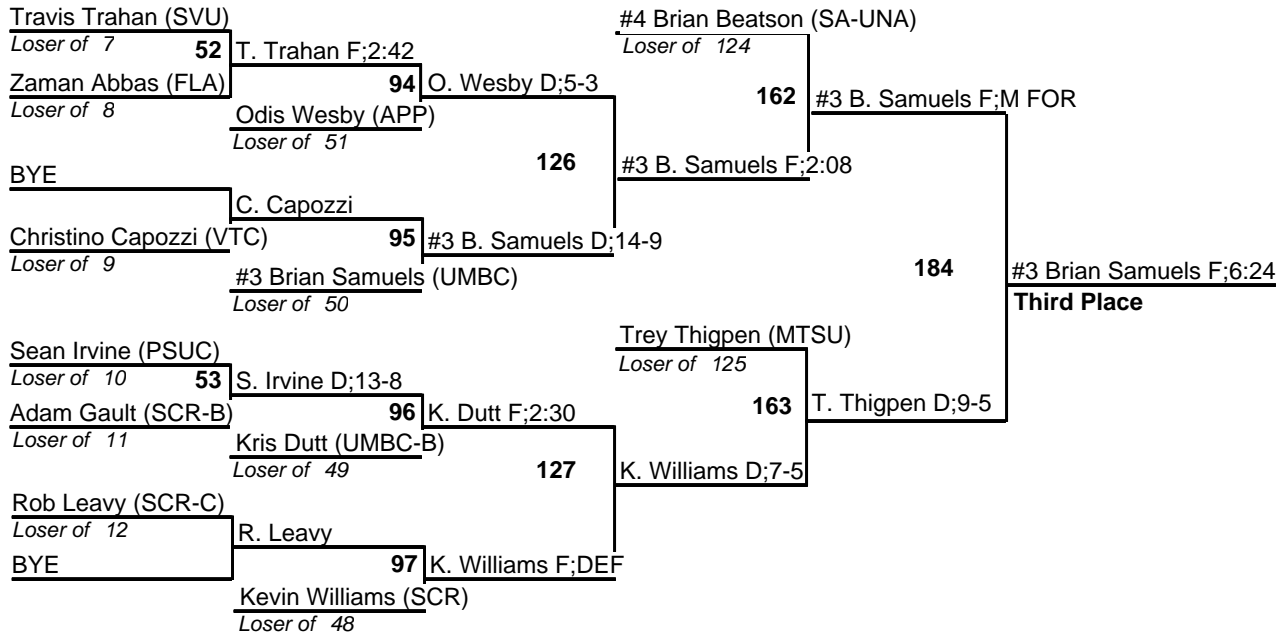

2011 Builder Invitational

141