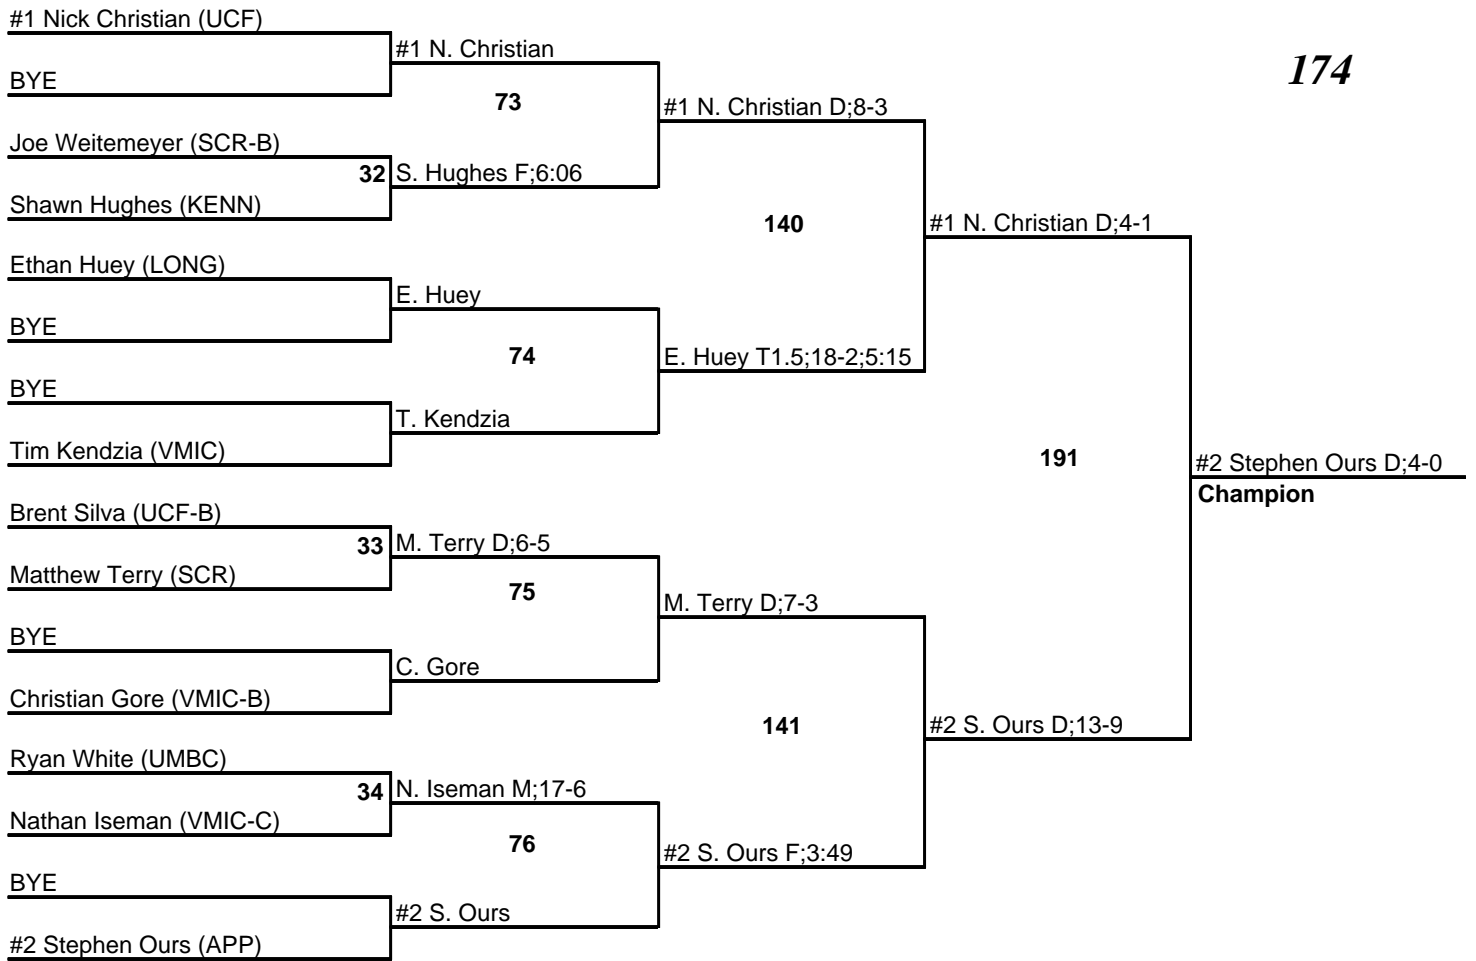

2011 Builder Invitational

157

2011 Builder Invitational

165

2011 Builder Invitational

2011 Builder Invitational

#1 Willie Crawford (APP)

2011 Builder Invitational