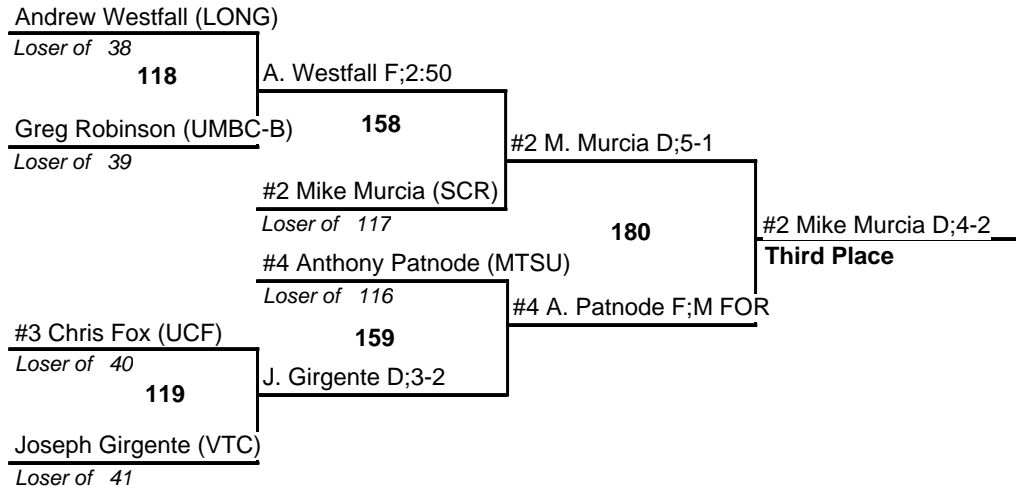

2011 Builder Invitational

Team Standings

Plc	Score	School	CH	CO	1	2	3	4
1	121.0	APP	0	0	4	1	2	2
2	79.5	UCF	0	0	2	3	0	0
	79.5	UMBC	0	0	1	2	2	2
4	50.0	SCR	0	0	0	2	1	2
5	39.5	VMIC	0	0	0	1	2	0
6	34.0	KENN	0	0	1	0	0	1
7	27.5	MTSU	0	0	0	0	1	2
8	22.0	PSUC	0	0	0	1	0	0
9	21.0	VTC	0	0	1	0	0	0
10	20.5	APP-B	0	0	0	1	0	0
11	18.5	FLA	0	0	1	0	0	0
	18.5	SA-UNA	0	0	0	0	1	0
13	16.5	UCF-B	0	0	0	0	1	1
14	15.0	FGCU	0	0	1	0	0	0
15	14.0	RAD	0	0	0	0	1	0
16	12.0	LONG	0	0	0	0	0	0
17	11.0	VMIC-C	0	0	0	0	0	1
18	6.5	W&M	0	0	0	0	0	0
19	3.5	SA	0	0	0	0	0	0
	3.5	SVU	0	0	0	0	0	0
	3.5	VMIC-B	0	0	0	0	0	0
22	3.0	UMBC-B	0	0	0	0	0	0
23	2.5	MTSU-B	0	0	0	0	0	0
24	1.0	PSUC-B	0	0	0	0	0	0
25	0.5	KENN-B	0	0	0	0	0	0
	0.5	W&M-B	0	0	0	0	0	0
27	0.0	FLA-B	0	0	0	0	0	0
	0.0	RAD-B	0	0	0	0	0	0
	0.0	SCR-B	0	0	0	0	0	0
	0.0	SCR-C	0	0	0	0	0	0
	0.0	VTC-B	0	0	0	0	0	0

2011 Builder Invitational

125