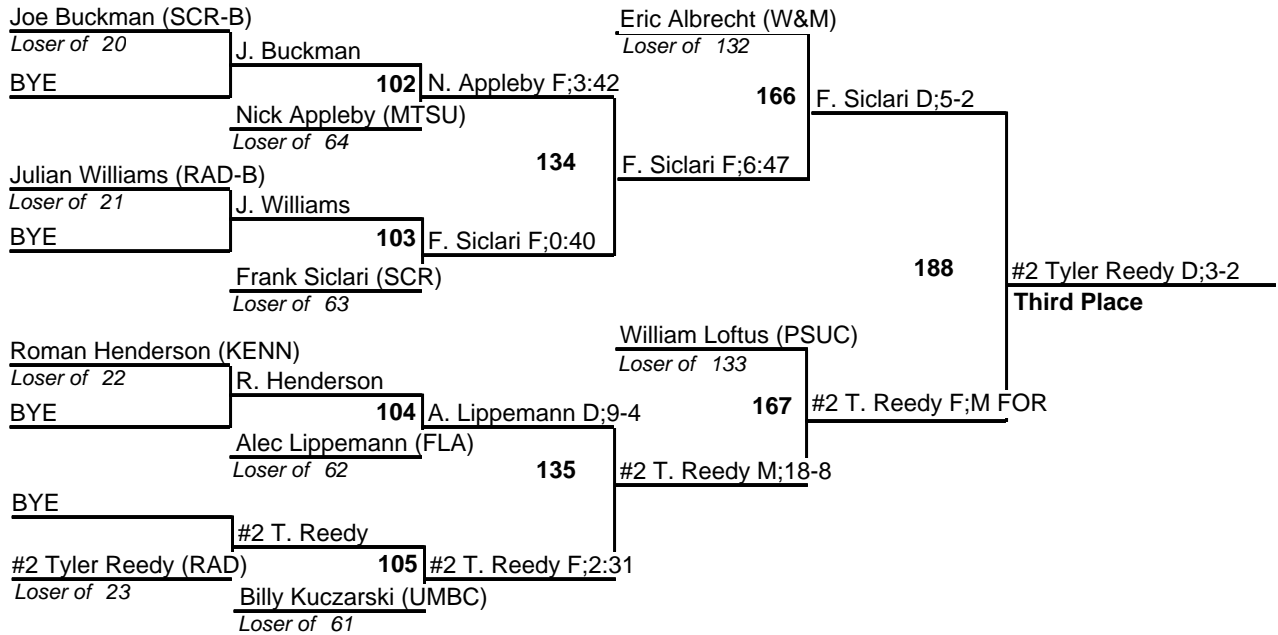

2011 Builder Invitational

157

2011 Builder Invitational

165

2011 Builder Invitational

2011 Builder Invitational

#1 Willie Crawford (APP)

2011 Builder Invitational