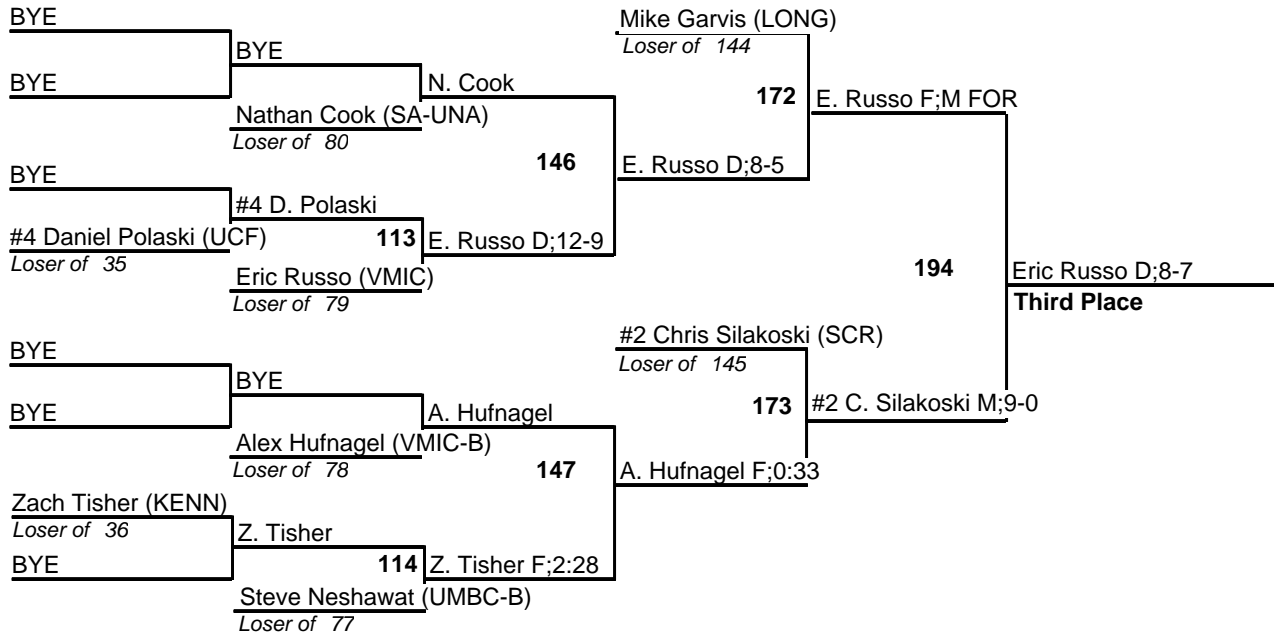

2011 Builder Invitational

157

2011 Builder Invitational

165

2011 Builder Invitational

2011 Builder Invitational

#1 Willie Crawford (APP)

2011 Builder Invitational