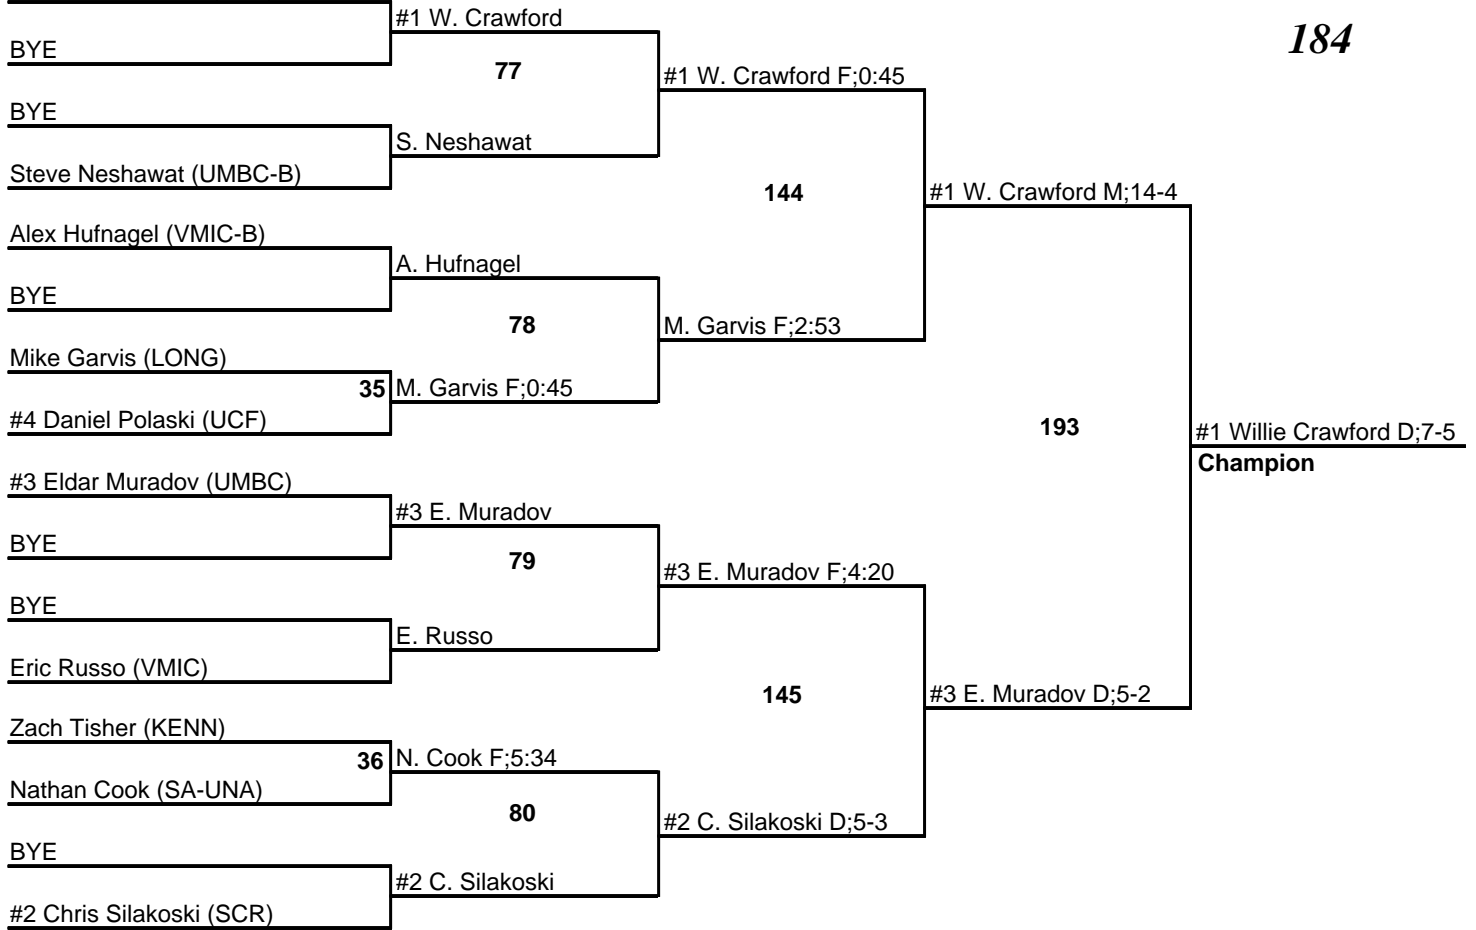

2011 Builder Invitational

157

2011 Builder Invitational

165

2011 Builder Invitational

2011 Builder Invitational

#1 Willie Crawford (APP)

2011 Builder Invitational