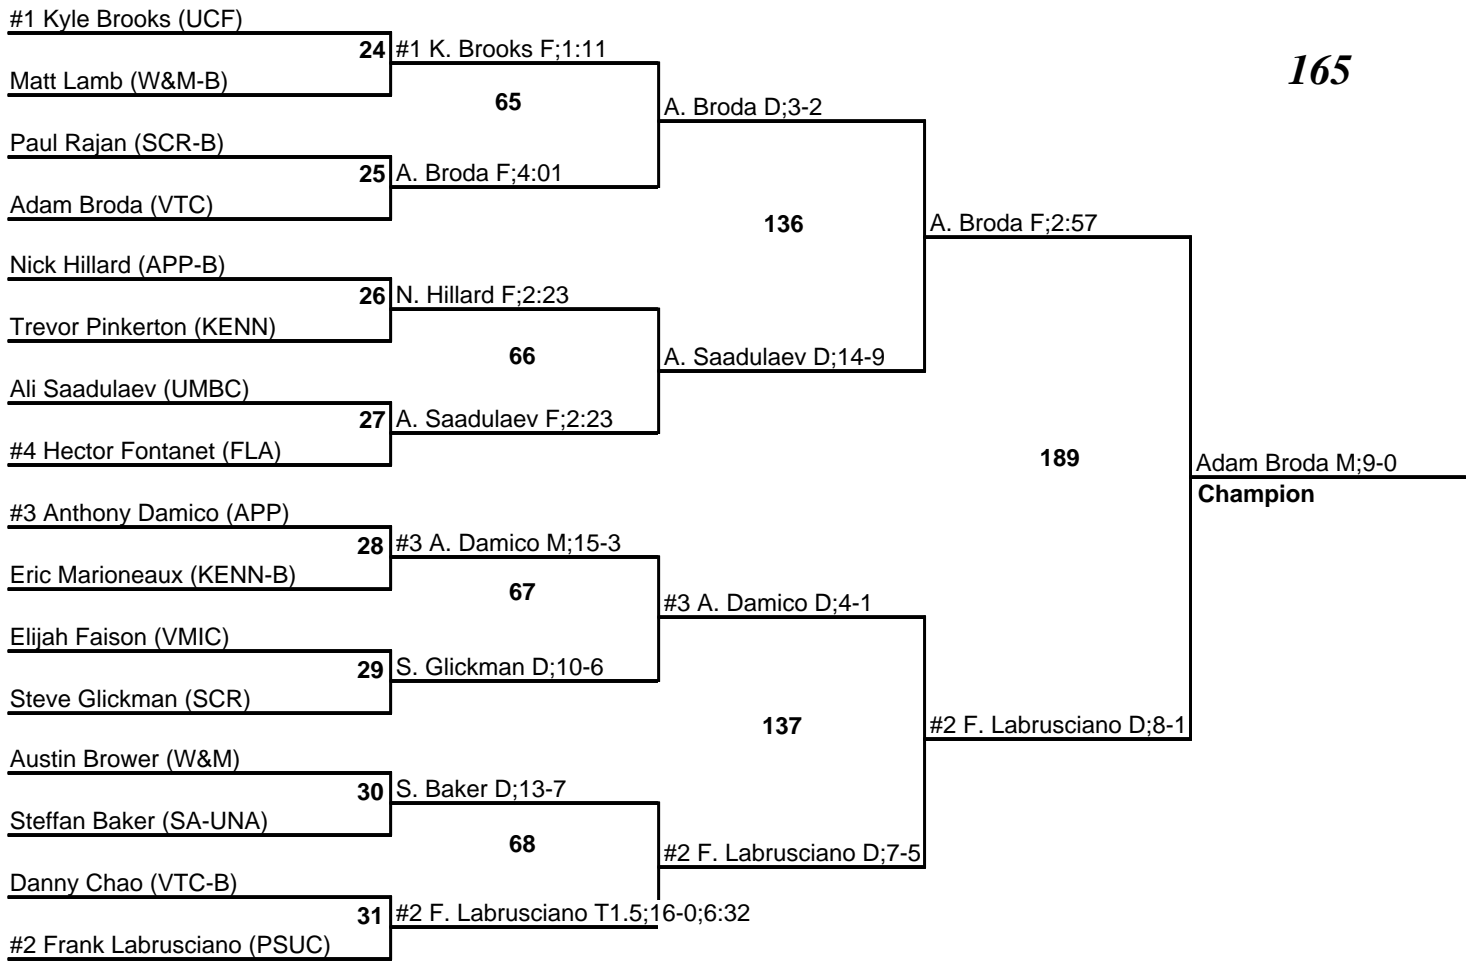

2011 Builder Invitational

157

2011 Builder Invitational

165

2011 Builder Invitational

2011 Builder Invitational

#1 Willie Crawford (APP)

2011 Builder Invitational