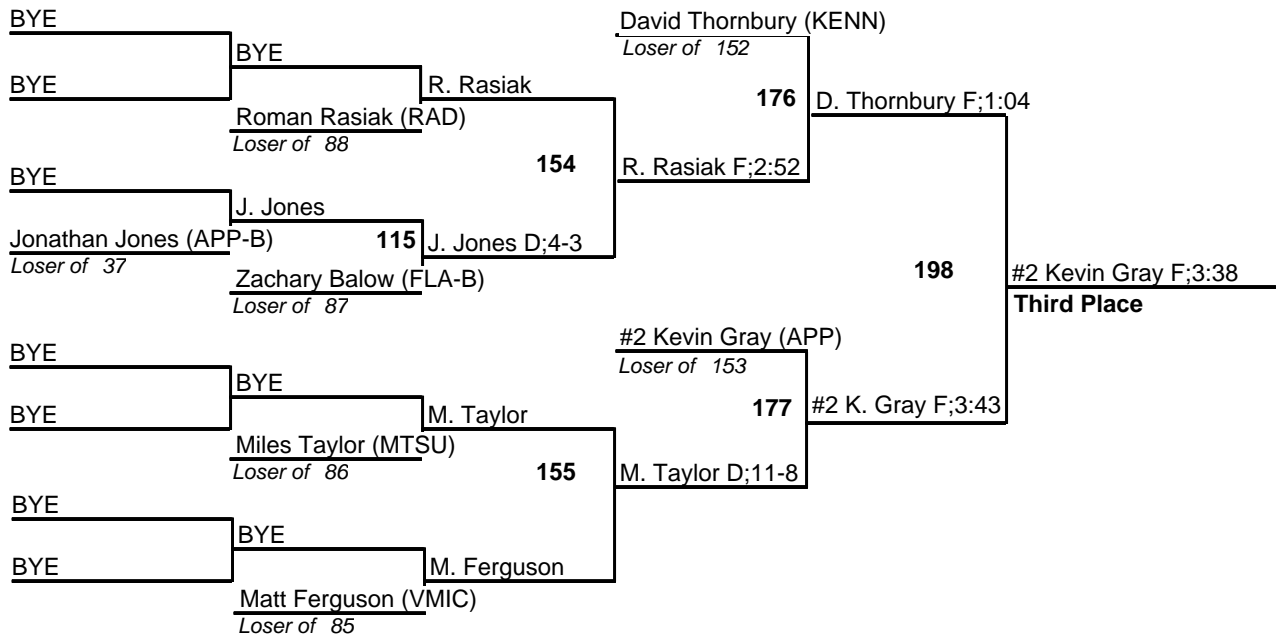

2011 Builder Invitational

235