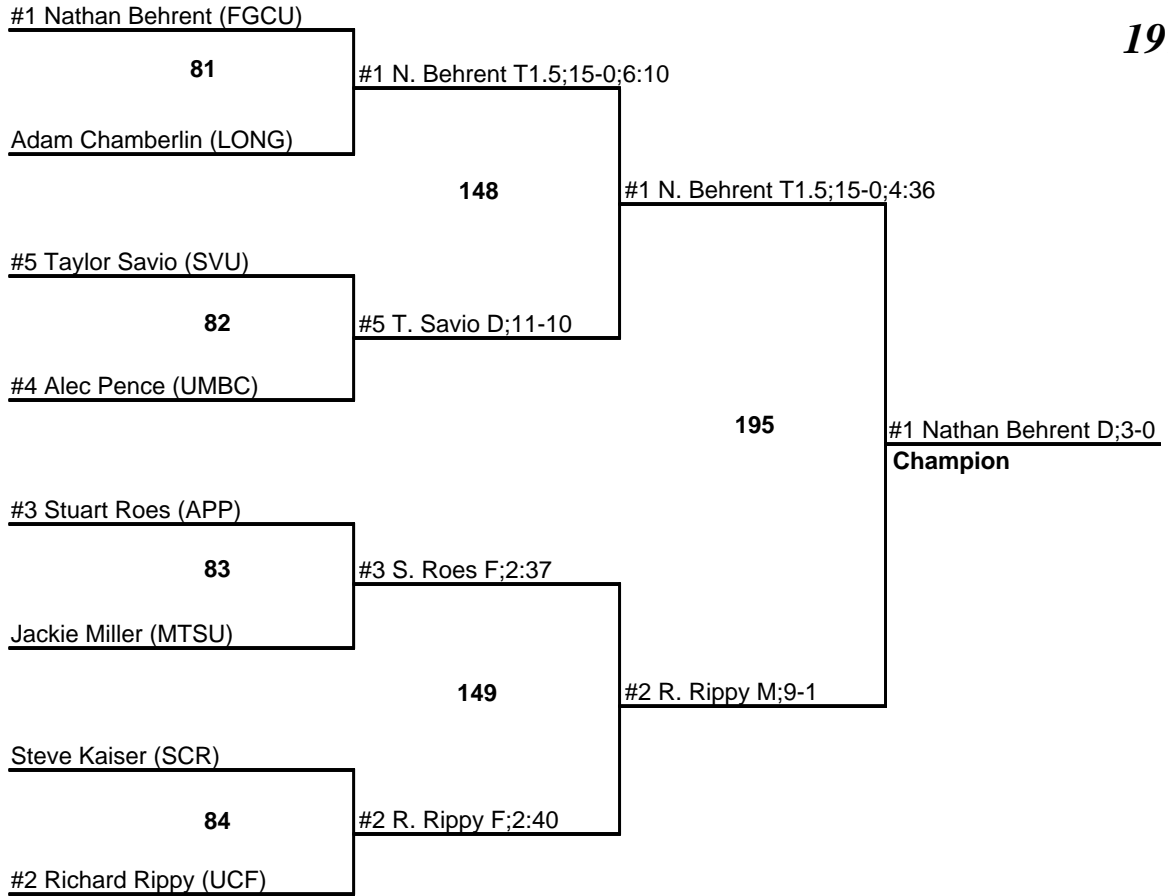

2011 Builder Invitational

197