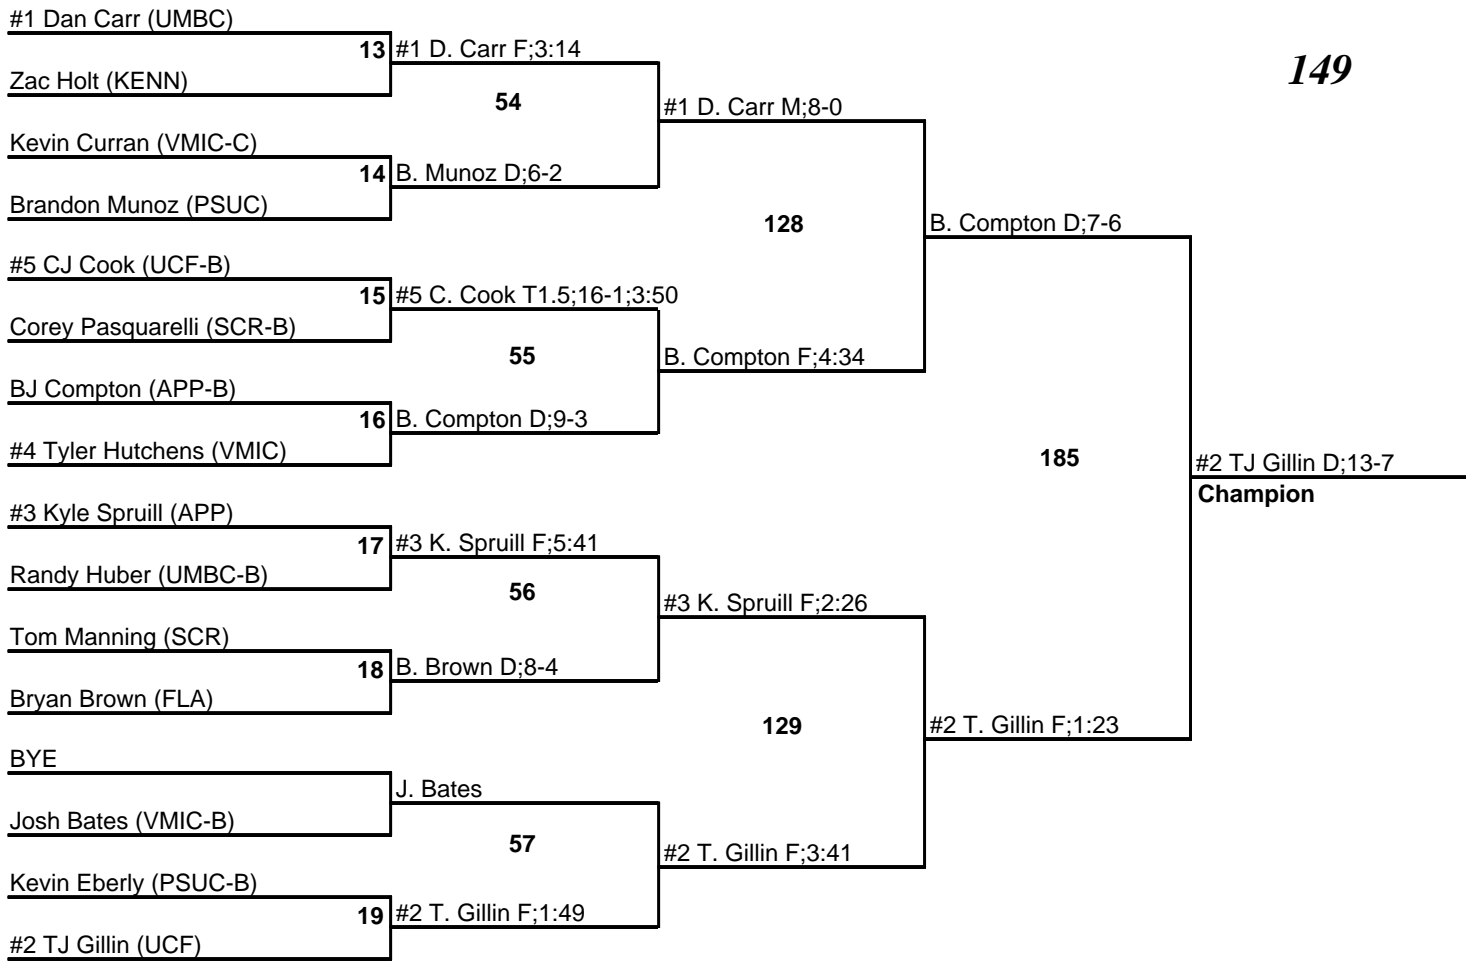

2011 Builder Invitational

157

2011 Builder Invitational

165

2011 Builder Invitational

2011 Builder Invitational

#1 Willie Crawford (APP)

2011 Builder Invitational