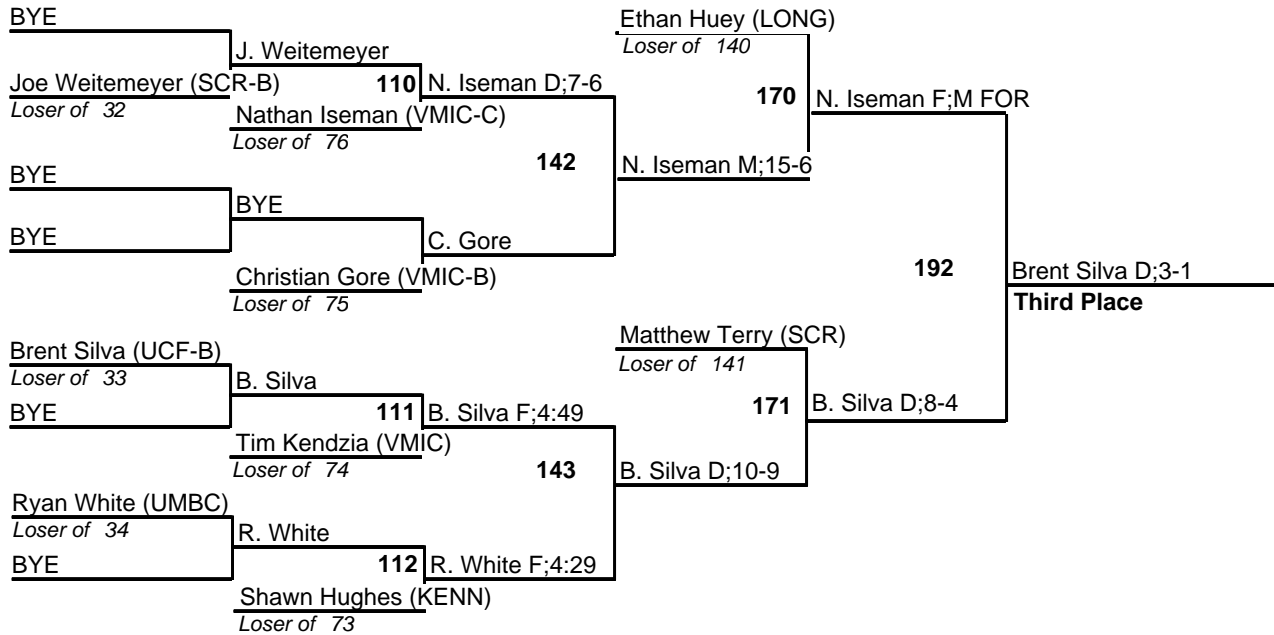

2011 Builder Invitational

157

2011 Builder Invitational

165

2011 Builder Invitational

2011 Builder Invitational

#1 Willie Crawford (APP)

2011 Builder Invitational