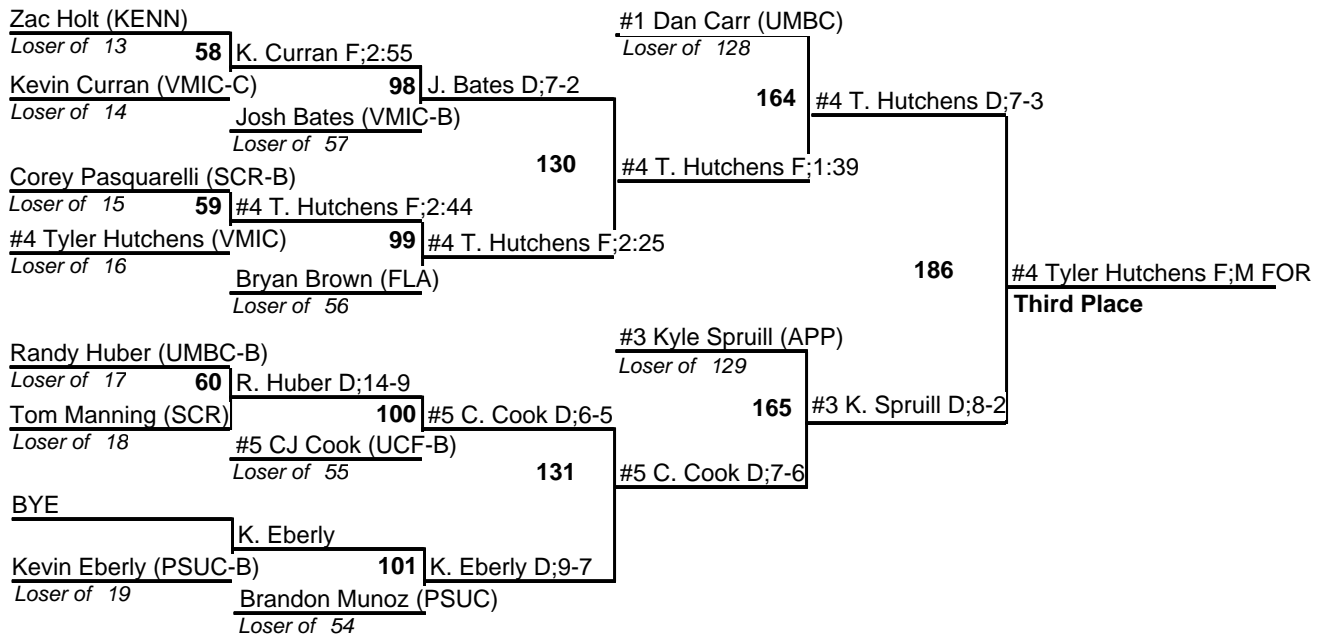

2011 Builder Invitational

157

2011 Builder Invitational

165

2011 Builder Invitational

2011 Builder Invitational

#1 Willie Crawford (APP)

2011 Builder Invitational