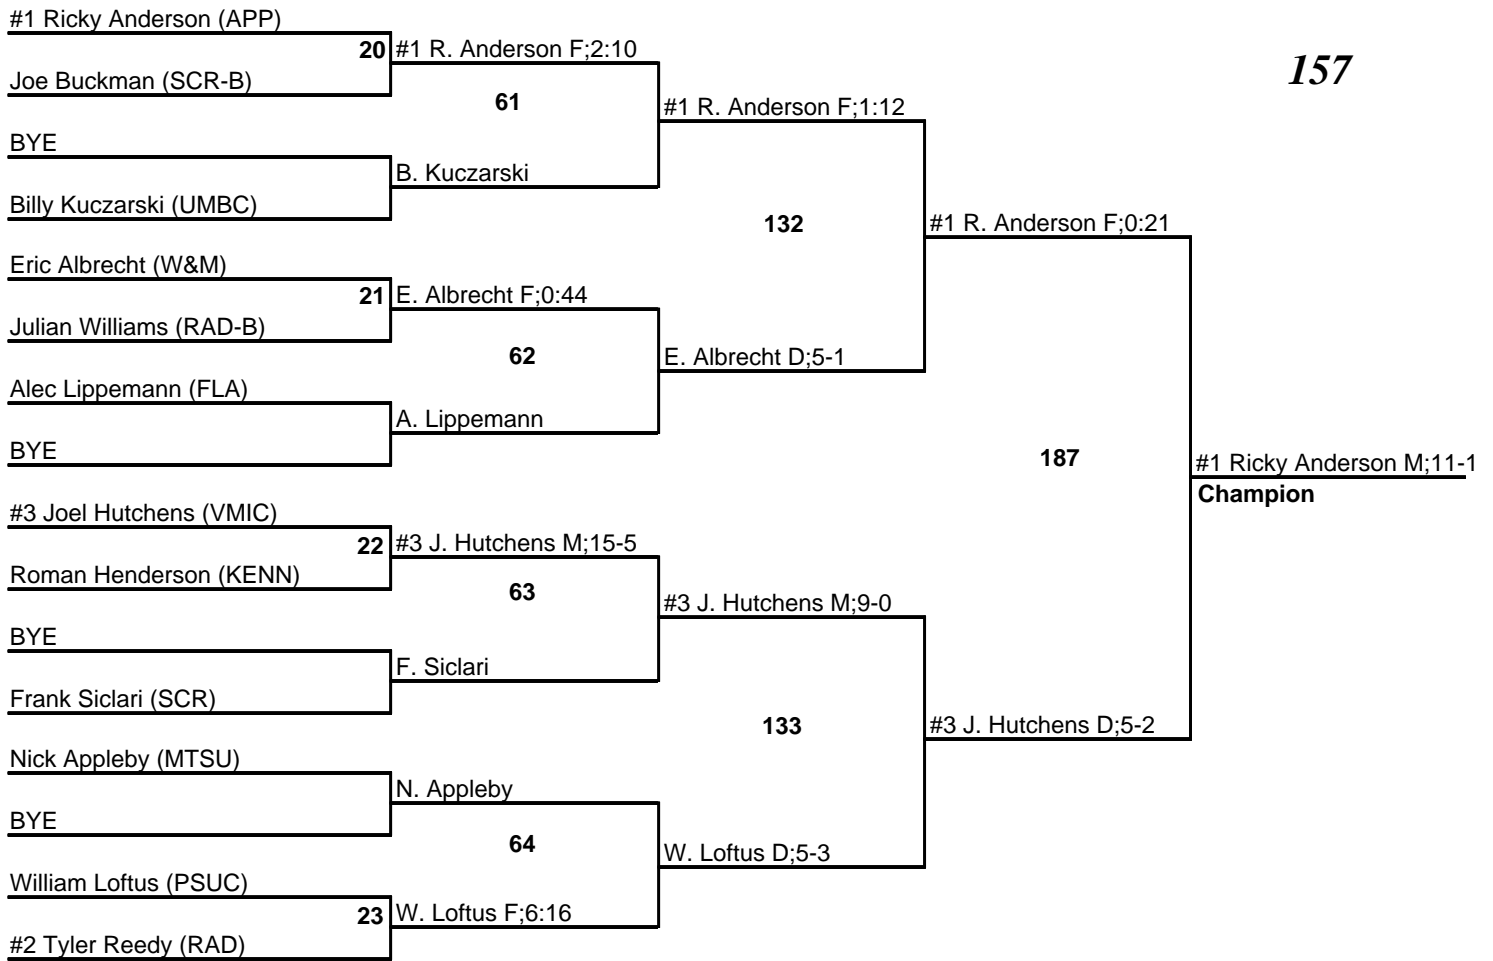

2011 Builder Invitational

157

2011 Builder Invitational

165

2011 Builder Invitational

2011 Builder Invitational

#1 Willie Crawford (APP)

2011 Builder Invitational